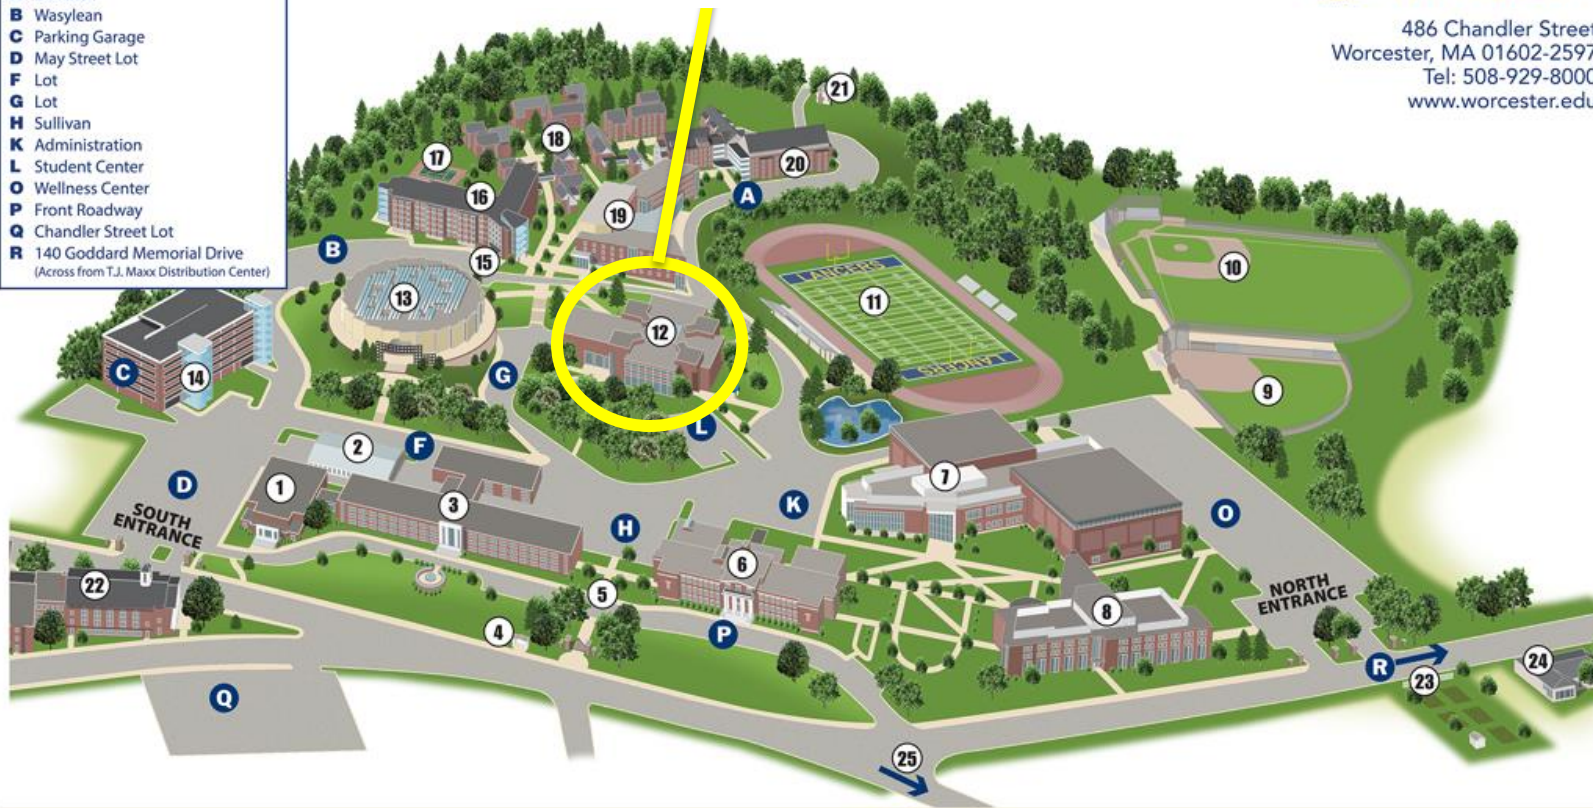

PARKING LOTS
Visitor Spots are in H Lot

- A** Dowden
- B** Wasylean
- C** Parking Garage
- D** May Street Lot
- F** Lot
- G** Lot
- H** Sullivan
- K** Administration
- L** Student Center
- O** Wellness Center
- P** Front Roadway
- Q** Chandler Street Lot
- R** 140 Goddard Memorial Drive
(Across from T.J. Maxx Distribution Center)

GIC MEETING LOCATION
Student Center/Blue Lounge

WORCESTER STATE UNIVERSITY
486 Chandler Street
Worcester, MA 01602-2597
Tel: 508-929-8000
www.worcester.edu

- 1 Sullivan Auditorium
- 2 Facilities (TA)
- 3 Sullivan Academic Center (S)
Eager Auditorium—1st floor
Sullivan Commons Woo Café—1st floor
- 4 WRTA Bus Shelter
- 5 Sagamore Road Studios Shuttle Stop
- 6 Shaughnessy Administration Bldg. (A)
Admissions, Fuller Theater—2nd floor
Academic Mall (various services)—1st floor

Bus and Shuttle Stops: 4, 5 and 15

- 7 Wellness Center (WELL)
Chandler's Juice and Smoothies
- 8 Ghosh Science & Technology Center (ST)
102 Auditorium—1st floor
Mary Cosgrove Dolphin Gallery—1st floor
- 9 Rockwood Softball Field
- 10 Kevin Lyons Baseball Diamond
- 11 Coughlin Athletic Field
- 12 Student Center (SC)
Bookstore, Food Court, Blue Lounge—1st floor
Lancer's Loft, Fallon & Foster Rooms—3rd floor

- 19 Sheehan Hall—Residence (SRH)
Pulse On Dining (POD)—1st floor
Health Services—Lower Level
- 20 Dowden Hall—Residence (DH)
C-Store—Lobby
- 21 Campus Ministry
- 22 May Street Building & Auditorium (M)
- 23 IUI Garden for All Ages
- 24 Latino Education Institute (LEI)
- 25 Sagamore Road Studios
Worcester Center for Crafts